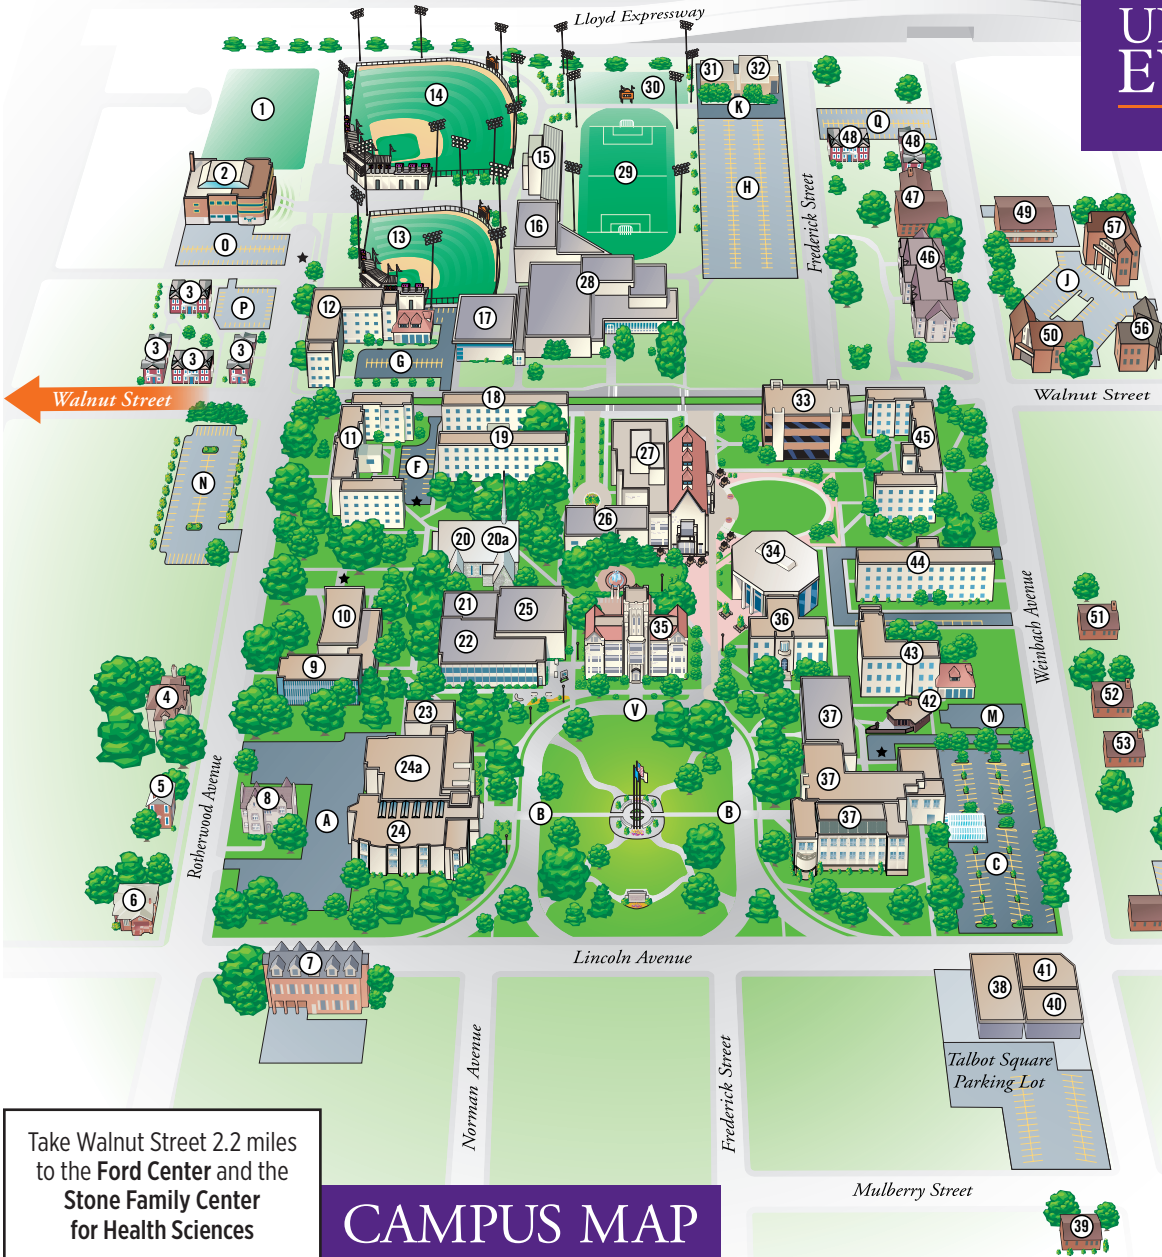

Ford Center, Home of the Purple Aces

Stone Family Center for Health Sciences

# UNIVERSITY OF EVANSVILLE

**Located in  
Ridgway University Center (27)**

- Campus Dining Facilities
- Eykamp Hall
- Student Life Offices
- Student Publications
- University Bookstore
- WUEV Radio Station

Take Walnut Street 2.2 miles to the Ford Center and the Stone Family Center for Health Sciences